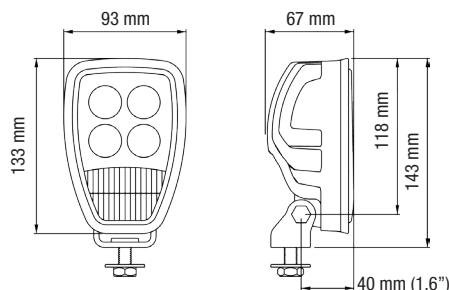

The Nordic KL8001 LED Work Lamp is a combination lamp that integrates a work light turn indicator and position light in one enclosure.

The KL8001 LED is designed to be particularly suitable for use on material handling vehicles, such as fork lift trucks.

**KL8001 650 lm Flood Beam**

Theoretical Lumens Output:	1000 Lumens
Operational Lumens Output:	650 Lumens
Colour Temperature:	5700 K
Nominal Voltage DC:	12-48 V
Input Voltage Range DC:	9-68 V
Nominal Current at (at 12 V, 24 V, 48 V)	
Work Light:	1.4 A, 0.7 A, 0.4 A
Indicator:	0.35 A
Position:	0.03 A
Electronics:	Integrated
Connector (4-pin):	Built-in AMP Econoseal PigTail AMP Econoseal
Mount:	Single welded bolt M10
Lens:	PC
Body:	Aluminium

Weight:	0.8 kg
IP Rating:	IP68 IP6K9K SAE J1455
Salt Mist:	ISO 9227 96H
EMC:	ISO 13766 ISO 14982 ISO 7637-2 EN12895 CISPR 25 Class 5
Operating Temperatures:	-40°C... +85°C (Overheat protected)

This product may not be a stock item. Please speak to our sales representative about lead times. Lead times, price and availability can only be determined on receipt of an official quote from our supplier. This can sometimes take up to 3 days.