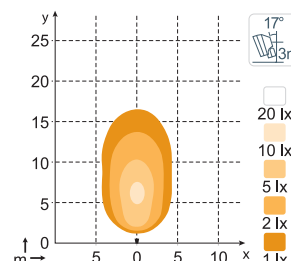

**KL8001 650 lm Flood Beam**

Theoretical Lumens Output:	1000 Lumens
Operational Lumens Output:	650 Lumens
Colour Temperature:	5700 K
Nominal Voltage DC:	12-48 V
Input Voltage Range DC:	9-68 V
Nominal Current at (at 12 V, 24 V, 48 V)	
Work Light:	1.4 A, 0.7 A, 0.4 A
Indicator:	0.35 A
Position:	0.03 A
Electronics:	Integrated
Connector (4-pin):	Built-in AMP Econoseal PigTail AMP Econoseal
Mount:	Single welded bolt M10
Lens:	PC
Body:	Aluminium